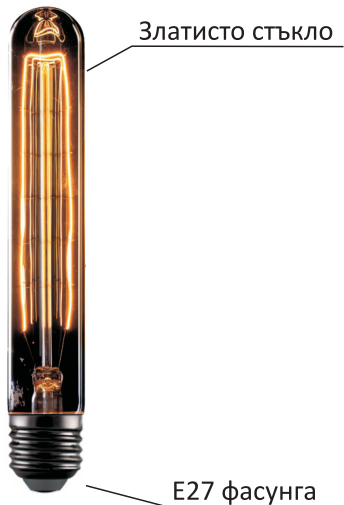

BG- LED лампа; **EN** - LED lamp; **SRB**- Sijalice LED; **HR**- LED žarulje; **BIH** Sijalice LED; **SLO**- LED svetila; **HU**- LED lámpa; **RO**- Becuri cu LED; **GR**- Λαμπτήρες LED; **MK** - LED светилка; **SK** - LED lampa; **PL** - Lampa LED; **P** - Lâmpada LED; **IT** - Lampada a LED

INCANDESCENT LED VINTAGE

■ Технически параметри:

Напрежение: ~230V

Честота: 50/60Hz

Мощност: 60W

Лумени: 210lm

Светлоизточник: –

Ъгъл на светене: 360°

Цветна температура: 2700K

Димируемост: Да

Индекс на цветоотдаване: Ra≥80

Живот на лампата: 3000 h

■ Приложение

- Само в подходящи осветителни тела
- Използва се в полилеи и други декоративни осветителни тела за създаване на красиви светлинни ефекти
- Подходящи са за декорация в жилищни сгради, хотели, ресторанти

■ Характеристика на лампите

- Елегантен дизайн, идеален за декоративни инсталации
- Много ниска консумация на енергия
- Незабавно 100% светлина, без време за загряване
- Лесна подмяна на класически конвенционални лампи
- Лампи без живак

IP20