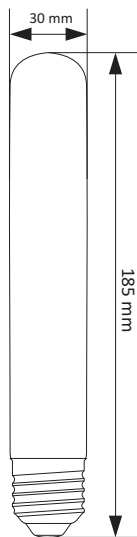

BG- LED лампа; **EN** - LED lamp; **SRB**- Sijalice LED; **HR**- LED žarulje; **BIH** Sijalice LED; **SLO**- LED svetila; **HU**- LED lámpa; **RO**- Becuri cu LED; **GR**- Λαμπτήρες LED; **MK** - LED светилка; **SK** - LED lampa; **PL** - Lampa LED; **P** - Lâmpada LED; **IT** - Lampada a LED

INCANDESCENT LED VINTAGE

■ Технически параметри:

Напрежение: ~230V

Честота: 50/60Hz

Мощност: 60W

Лумени: 210lm

Светлоизточник: –

Ъгъл на светене: 360°

Цветна температура: 2700K

Димируемост: Да

Индекс на цветоотдаване: Ra≥80

Живот на лампата: 3000 h

■ Приложение

- Само в подходящи осветителни тела
- Използва се в полилеи и други декоративни осветителни тела за създаване на красиви светлинни ефекти
- Подходящи са за декорация в жилищни сгради, хотели, ресторанти

■ Характеристика на лампите

- Елегантен дизайн, идеален за декоративни инсталации
- Много ниска консумация на енергия
- Незабавно 100% светлина, без време за загряване
- Лесна подмяна на класически конвенционални лампи
- Лампи без живак

IP20