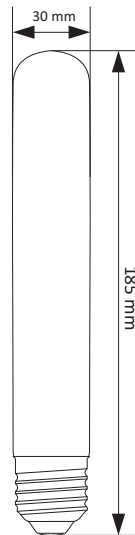

BG- LED лампа; **EN** - LED lamp; **SRB-** Sijalice LED; **HR-** LED žarulje; **BIH** Sijalice LED; **SLO-** LED svetila; **HU-** LED lámpa; **RO-** Becuri cu LED; **GR-** Λαμπτήρες LED; **MK** - LED светилка; **SK** - LED lampa; **PL** - Lampa LED; **P** - Lâmpada LED; **IT** - Lampada a LED

INCANDESCENT LED VINTAGE

■ TECHNICAL DATA

Voltage: ~230V
Frequency: 50/60Hz
Watt: 60W
Lumen: 210lm
Light source: –
Beam angle: 360°
Color temperature: 2700K
Dimmable: Yes
Color rendering index: Ra≥80
Life time: 3000 h

■ AREAS OF APPLICATION

- Domestic applications- especially where the lamps are visible
- General illumination
- Outdoor applications only in suitable luminaires
- Used in chandeliers and other decorative light fixtures to create beautiful light effects

■ PRODUCT FEATURES

- Elegant design- perfect for decorative installations
- Very low energy consumption
- Instant 100 % light, no warm-up time
- Easy replacement of classic conventional lamps
- Environmentally friendly: contains no mercury or other hazardous substance

IP20